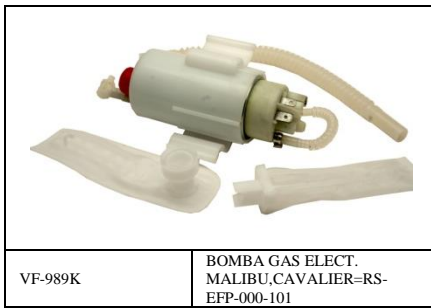

VF-989K

BOMBA GAS ELECT.
MALIBU,CAVALIER=RS-
EFP-000-101