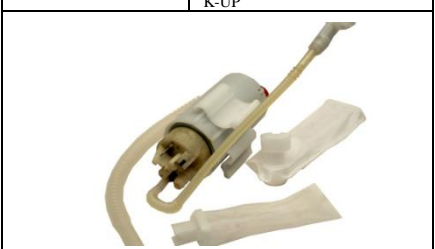

KON-988K BOMBA GAS ELECT. CAVALIER,S10,BLAZIER,PICK-UP

KON-989K BOMBA GAS ELECT. MALIBU,CAVALIER,SUNFIRE 98-04